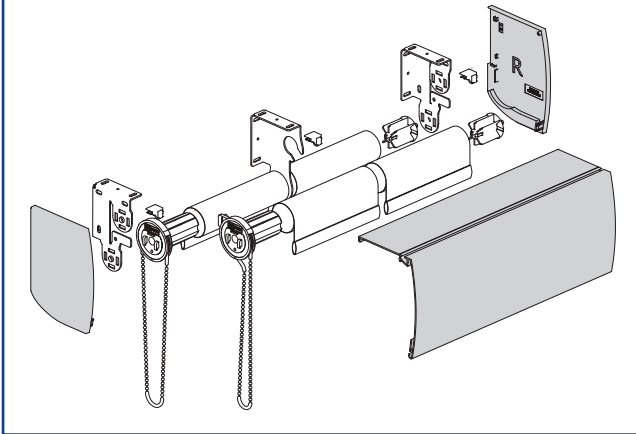

PRODUCT OVERVIEW

Hover over part to go to spec sheet

*ZeroGravity Spring Assist available for ultra-light chain, chainfree and motorised operation.

Blindware Pty Ltd
Unit 1/3 Dunlop Crt, Bayswater 3153
Tel: (03) 9876 0400 Fax: (03) 9720 2746
Email: sales@blindware.com.au

75mm FASCIA

100mm FASCIA

DOUBLE FASCIA

80mm BLOCKOUT CASSETTE

ANTI LIGATURE

WIRE GUIDE

ZEROGRAVITY

MINI ZEROGRAVITY