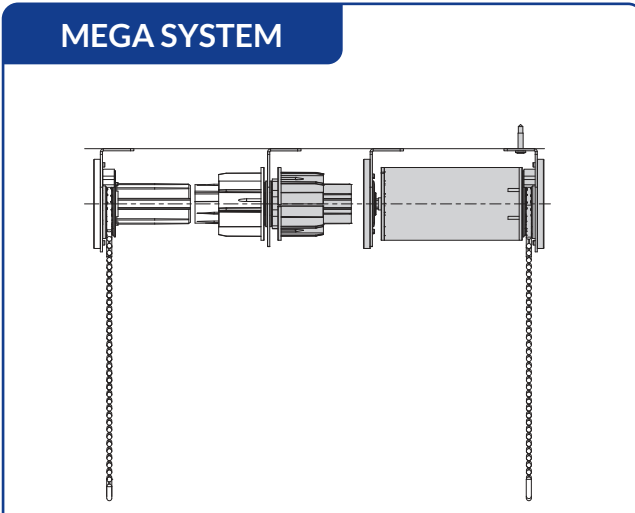

75mm FASCIA

100mm FASCIA

DOUBLE FASCIA

80mm BLOCKOUT CASSETTE

ANTI LIGATURE

WIRE GUIDE

ZEROGRAVITY

MINI ZEROGRAVITY

MEGA SYSTEM

MULTI LINK