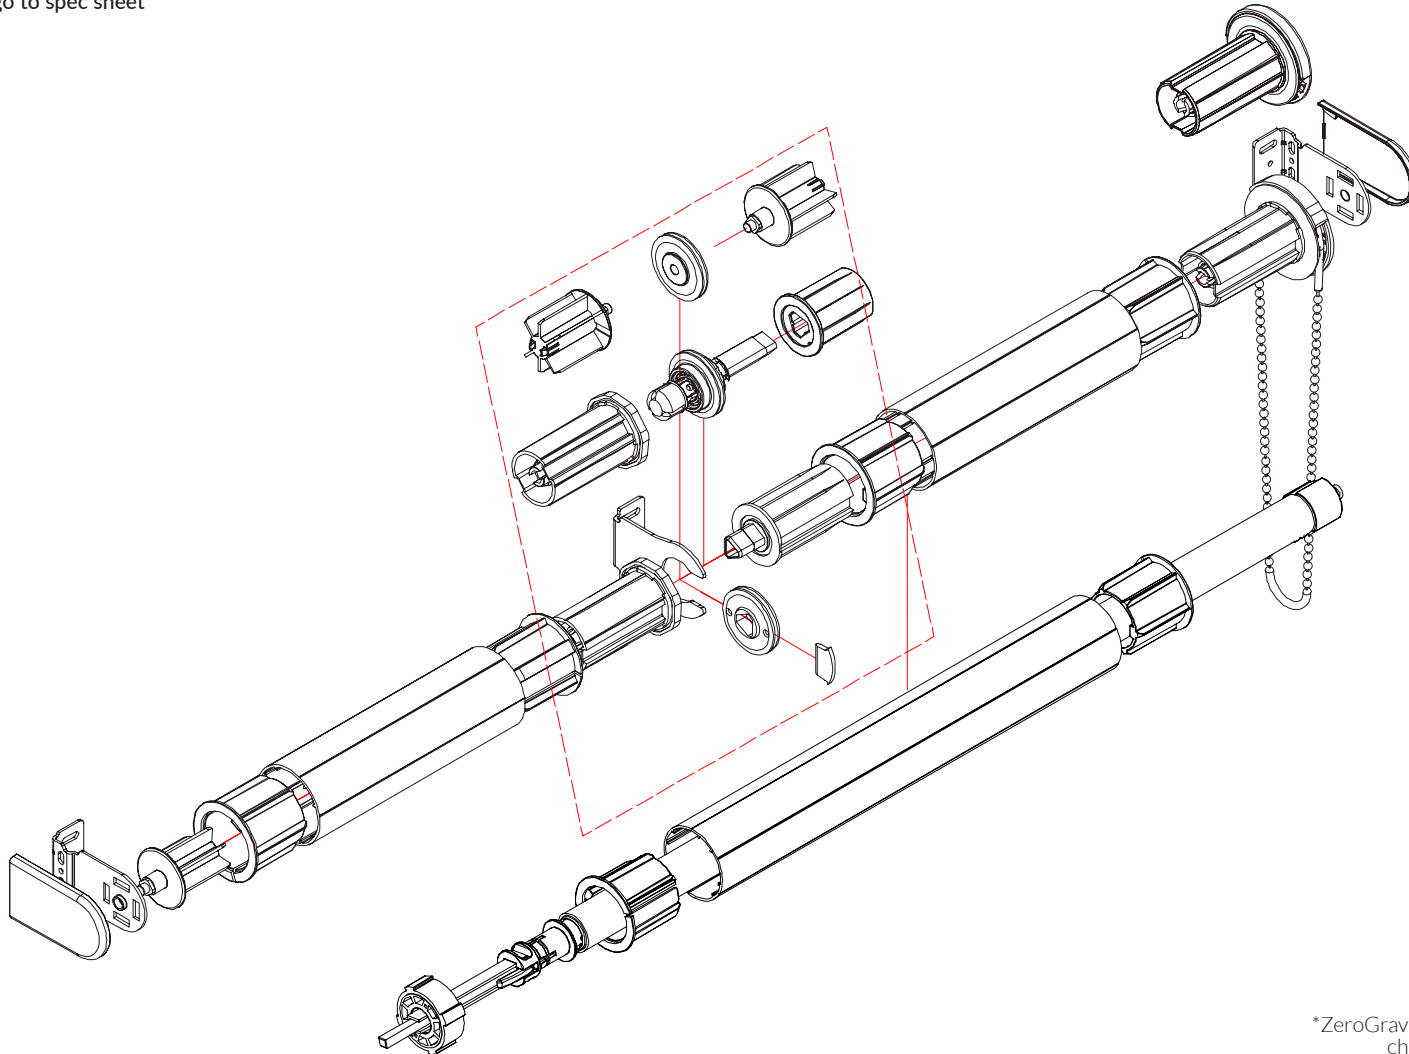

PRODUCT OVERVIEW

Hover over part to go to spec sheet

*ZeroGravity Spring Assist available for ultra-light chain, chainfree and motorised operation.

Blindware Pty Ltd
Unit 1/3 Dunlop Crt, Bayswater 3153
Tel: (03) 9876 0400 Fax: (03) 9720 2746
Email: sales@blindware.com.au

75mm FASCIA

100mm FASCIA

DOUBLE FASCIA

80mm BLOCKOUT CASSETTE

ANTI LIGATURE

WIRE GUIDE

ZEROGRAVITY

MINI ZEROGRAVITY